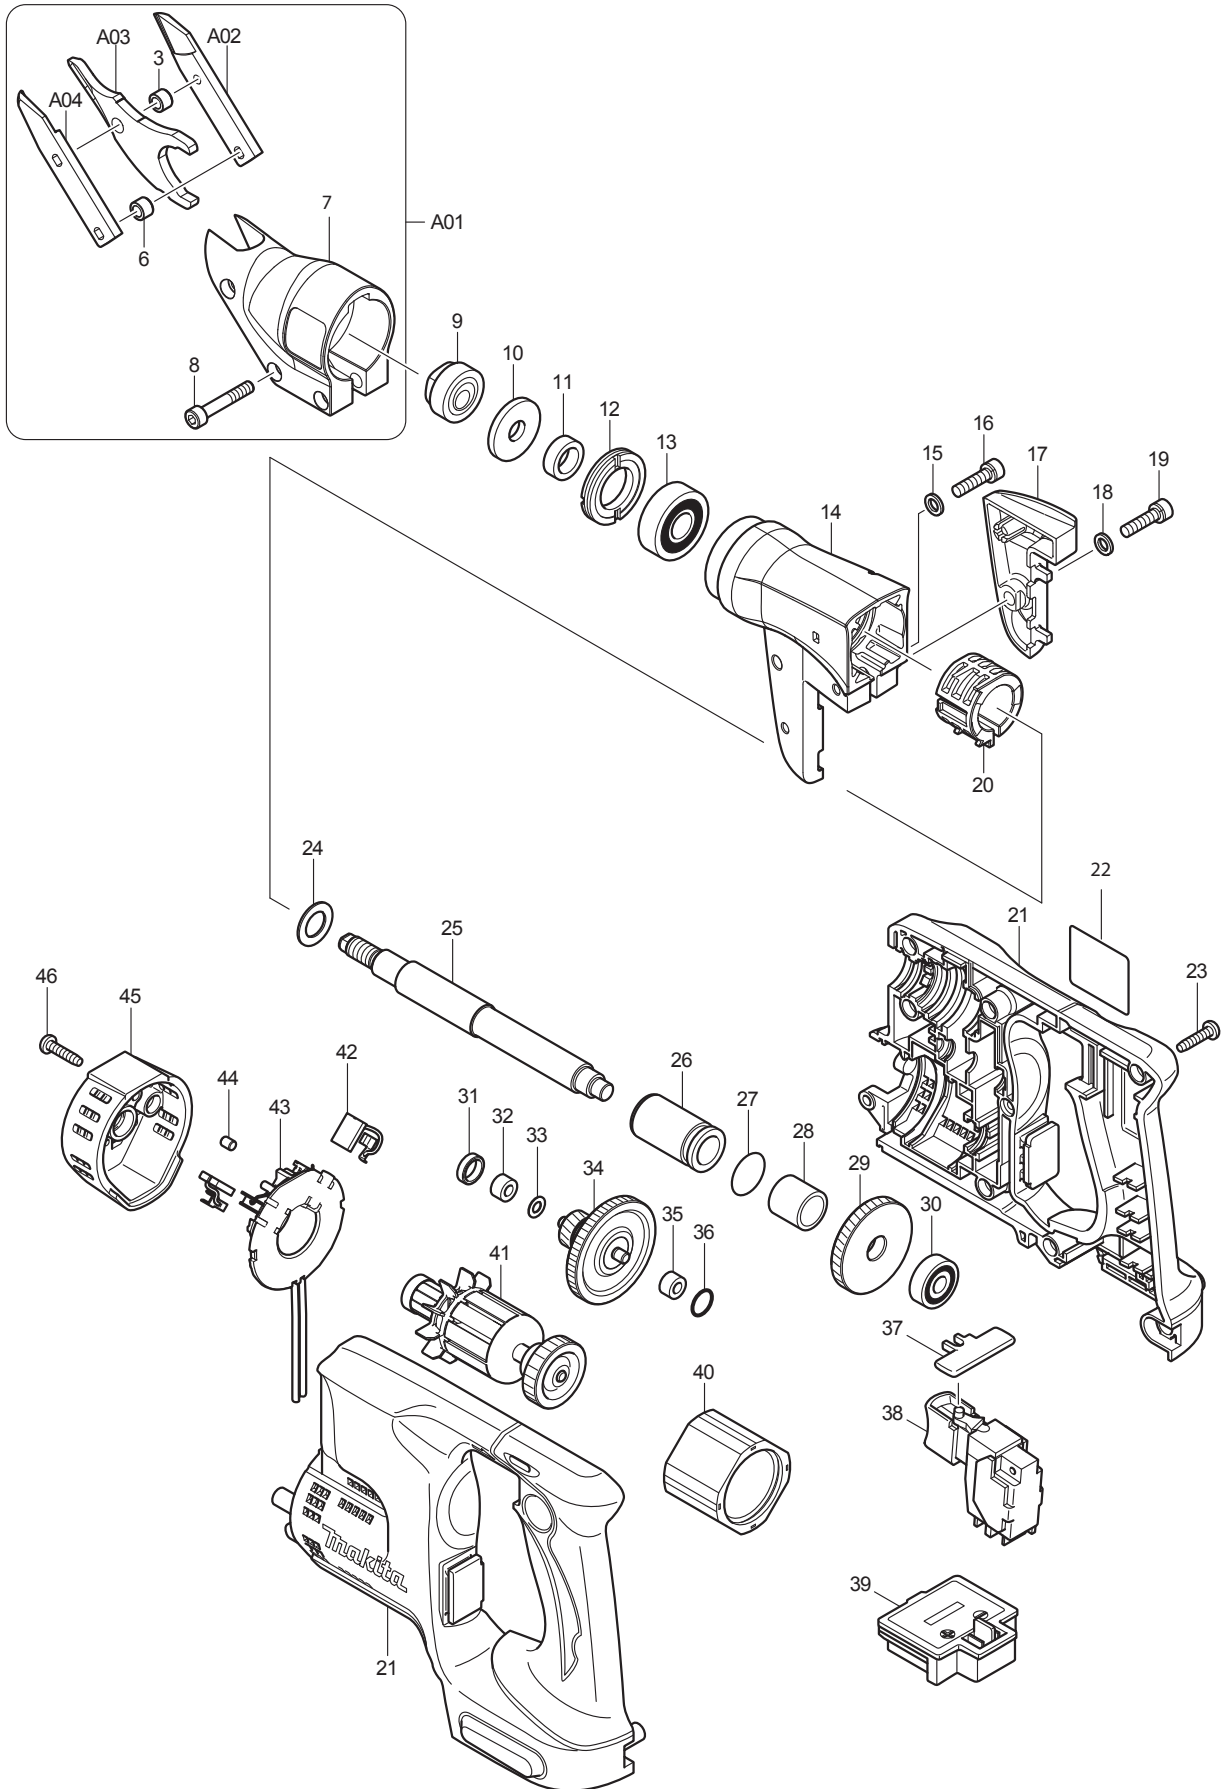

05 - 2014
DJS130F, DJS130Z
18V METAL SHEAR 18GA

Item No	Type	Ref	Part No	Description	Qty	Unit
003			257705-5	SLEEVE 5	1	PC.
006			257705-5	SLEEVE 5	1	PC.
007			152663-9	CUTTING HEAD COMPLETE	1	PC.
		INC.	252861-6	NUT 10-24 - N/L/A indivisually	1	PC.
008			266268-0	HEX. SOCKET HEAD BOLT	3	PC.
009			125111-1	BEARING ASS'Y	1	PC.
010			267223-5	FLAT WASHER 10	1	PC.
011			257173-2	RING 12	1	PC.
012			285802-7	BEARING RETAINER 19-33	1	PC.
013			211129-9	BALL BEARING 6201DDW	1	PC.
014			142744-7	BARREL COMPLETE	1	PC.
		INC.	804J31-9	CAUTION LABEL	1	PC.
016	2		922233-6	* HEX. SOCKET HEAD BOLT M5X20 W/WR	1	PC.
017			450757-7	HOLDER	1	PC.
019	2		922233-6	* HEX. SOCKET HEAD BOLT M5X20 W/WR	1	PC.
020			450755-1	CLAMPER	1	PC.
021			187480-8	HOUSING SET	1	SET
022			815V90-0	NAME PLATE F/DJS130	1	PC.
023			265995-6	TAPPING SCREW 4X18	9	PC.
024			253744-3	FLAT WASHER 12	1	PC.
025			324937-0	SPINDLE	1	PC.
026			214174-3	PLANE BEARING 14	1	PC.
027			213262-3	O RING 18	1	PC.
028			257773-8	SLEEVE 14	1	PC.
029			226686-4	HELICAL GEAR 39	1	PC.
030			211034-0	BALL BEARING 608	1	PC.
031			165115-1	RUBBER SLEEVE 10	1	PC.
032			214017-9	PLANE BEARING 5	1	PC.
033			253811-4	FLAT WASHER 5	1	PC.
034			226154-7	GEAR COMPLETE 11-44	1	PC.
035			214017-9	PLANE BEARING 5	1	PC.
036			213055-8	O RING 10	1	PC.
037			450756-9	LOOK OFF LEVER	1	PC.
038			650670-1	SWITCH(TRIGGER)TG513SBA-2	1	PC.
039			643860-3	TERMINAL	1	PC.
040			638426-2	YOKE UNIT	1	PC.
041			619237-4	ARMATURE	1	PC.
042			195021-6	CARBON BRUSH CB-440 2PC/SET, W/ ORIGIN	1	SET
043			638433-5	BRUSH HOLDER COMPLETE	1	PC.
		INC.	231696-8	TORSION SPRING R	1	PC.
		INC.	231697-6	TORSION SPRING L	1	PC.
044			263032-0	RUBBER PIN 4	2	PC.
045			419307-7	FRONT COVER	1	PC.
046			265995-6	TAPPING SCREW 4X18	2	PC.
E01			620122-6	CONTROLLER	1	PC.

ACCESSORIES

- See catalogue or visit www.makita.ca for optional accessory -

A01			125849-8	SHEAR HEAD ASS'Y W/LABEL	1	PC.
		INC.	808046-8	INDICATION LABEL	1	PC.
		INC.		Item No. A02-A04, 3, 6, 7&8		
A02			792742-7	SIDE BLADE R	1	PC.
A03			792744-3	CENTER BLADE	1	PC.
A04			792743-5	SIDE BLADE L	1	PC.
A05			281220-7	HOOK	1	PC.
A06			783202-0	HEX. WRENCH 4	1	PC.
A07			-----	18V LI-ION BATTERY		
A08			-----	LI-ION BATTERY ACCESSORIES